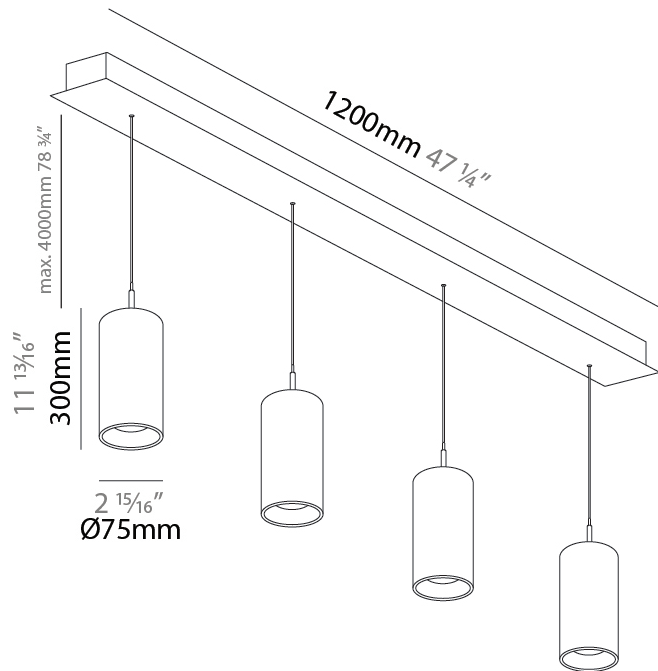

GENERAL

Series: G-Mini Channel
Subseries: G-Mini Channel Hangover
Partner: Prolicht
Division: Architectural
Installation: Suspension
Product Type: Clusters
Mounting Location: Ceiling
Light Distribution: Direct

PHYSICAL

Shape: Cylinder
Diameter (mm): 75
Diameter (in): 2 ¹⁵/₁₆
Length (mm): 1200
Length (in): 47 ¹/₄
Height (mm): 150
Height (in): 5 ⁷/₈

Diffuser: Shine Ring - NOR / OPL / YEL / ORA / RED / BLU / GRN
Fixture Finish: SSR / BKV / CWI / CRY / HAB / UFT / ITA / RUA / FTG / MYG / LOD / PUS / FRO / FUP / KIA / POP / BLS / SPG / MEY / GOH / CHC / COM / ABZ / JAG / OBR / MOS / ROR
Accent Finish: NOF / COP / MIR / SSS
Fixture Material: Extruded Aluminum / Steel
Cable Details: 2000mm/78 3/4" / 4000mm/157 1/2" - Cable, Black, Green, Orange, Red, White

ELECTRICAL

Lamp Type: LED (Zhaga Standard)
Input Wattage (W): 26
Total Output Wattage (W): 23.7
Dimming: Non-Dimmable
Driver Included: Yes
Driver Location: Integrated
Driver Type: Constant Current - Universal
Driver Class: Class 2
Input Voltage (V): 120 - 277

LED

Color Temperature (°K): 2700 / 3000 / 3500 / 4000
Max. Delivered Lumen (lm): 1557 / 1649 / 1740 / 1787
Nominal Lumen (lm): 1840 / 1949 / 2057 / 2112
CRI: >90 CRI
Lamp Life (hrs): 50000

OPTICAL

Beam Angle: 6 / 22 / 38

RATINGS AND CERTIFICATIONS

Certified By: Certified for North American Standards
IP rating: IP20